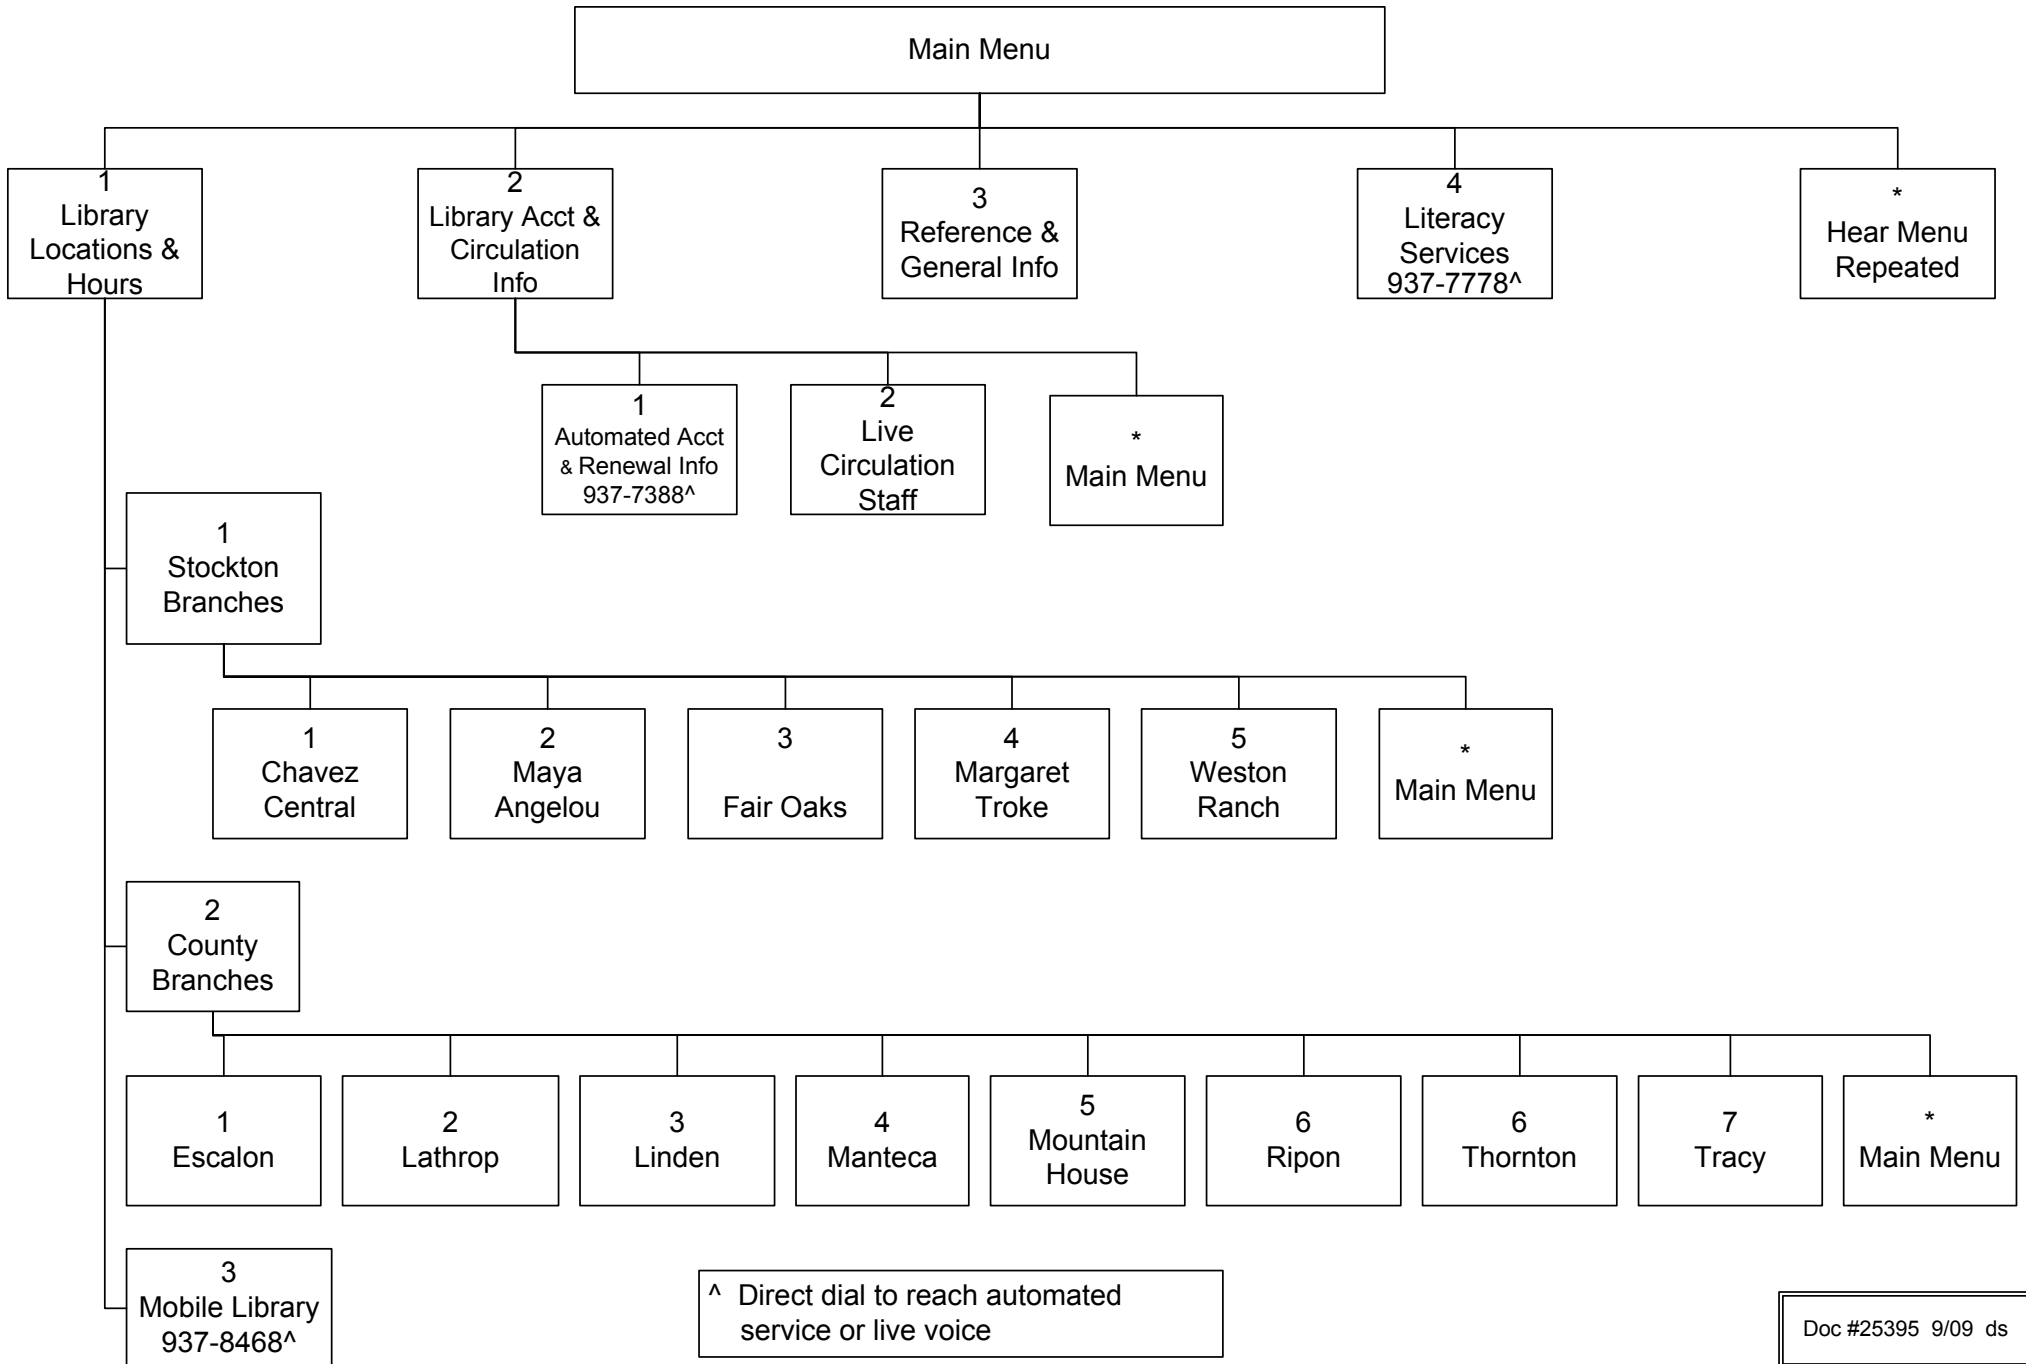

Stockton-San Joaquin County Public Library Call Router Menu (Phone Tree)

^ Direct dial to reach automated service or live voice